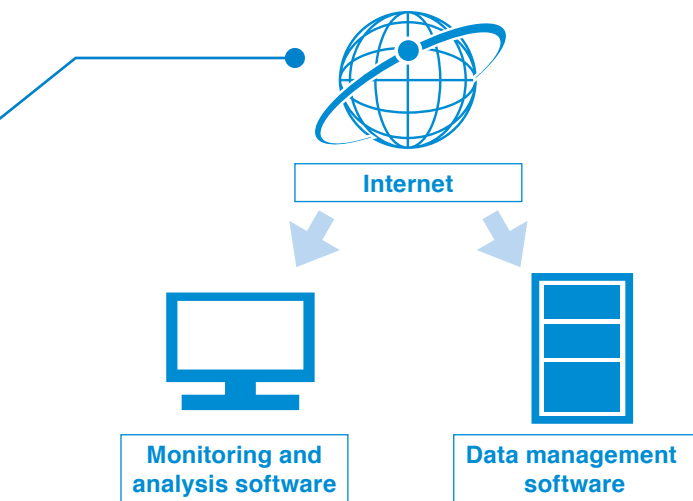

NTN's Condition Monitoring System for Wind Turbines (CMS) is able to detect failure conditions in components early on, helping to prevent damage from worsening. This insight enables advanced preparations to be made for replacement components and repairs to be conducted systematically. This not only helps to reduce maintenance costs, but also leads to decreased downtime of the wind turbine.

- A wide temperature range(-20~+60°C)
- High water-and dust-proof performance

Highly reliable diagnosis of accurate measurement data

- Automatic limiting value generation for primary diagnosis during learning mode
- Automatic primary diagnosis and alarm transmission (caution and warning) by email
- Accurate diagnosis by measurement at the identified operating condition (Rotational speed and electricity generation)

Easy data diagnosis by remote monitoring

- Monitoring and diagnosis can be done in the office, without climbing towers

Comprehensive support system, from installation to diagnosis

- Support is available for installing the CMS module on wind turbines.
- Conditions are monitored remotely, with quick notification if failures are identified.
- Precision diagnoses by vibration diagnostics experts are also available if required.

Monitoring Service

- Data acquisition module measures vibration, etc., with the sensors installed on the wind turbine and sends the data to the server through the Internet for storage.
- Data management software performs a primary diagnosis of the data and issues an alarm if the data exceeds the threshold.
- Monitoring and analysis software is installed on a PC connected to the Internet, alarms and data can be monitored at a remote location from the wind turbine. This software also has an analysis function, enabling detailed diagnostics.