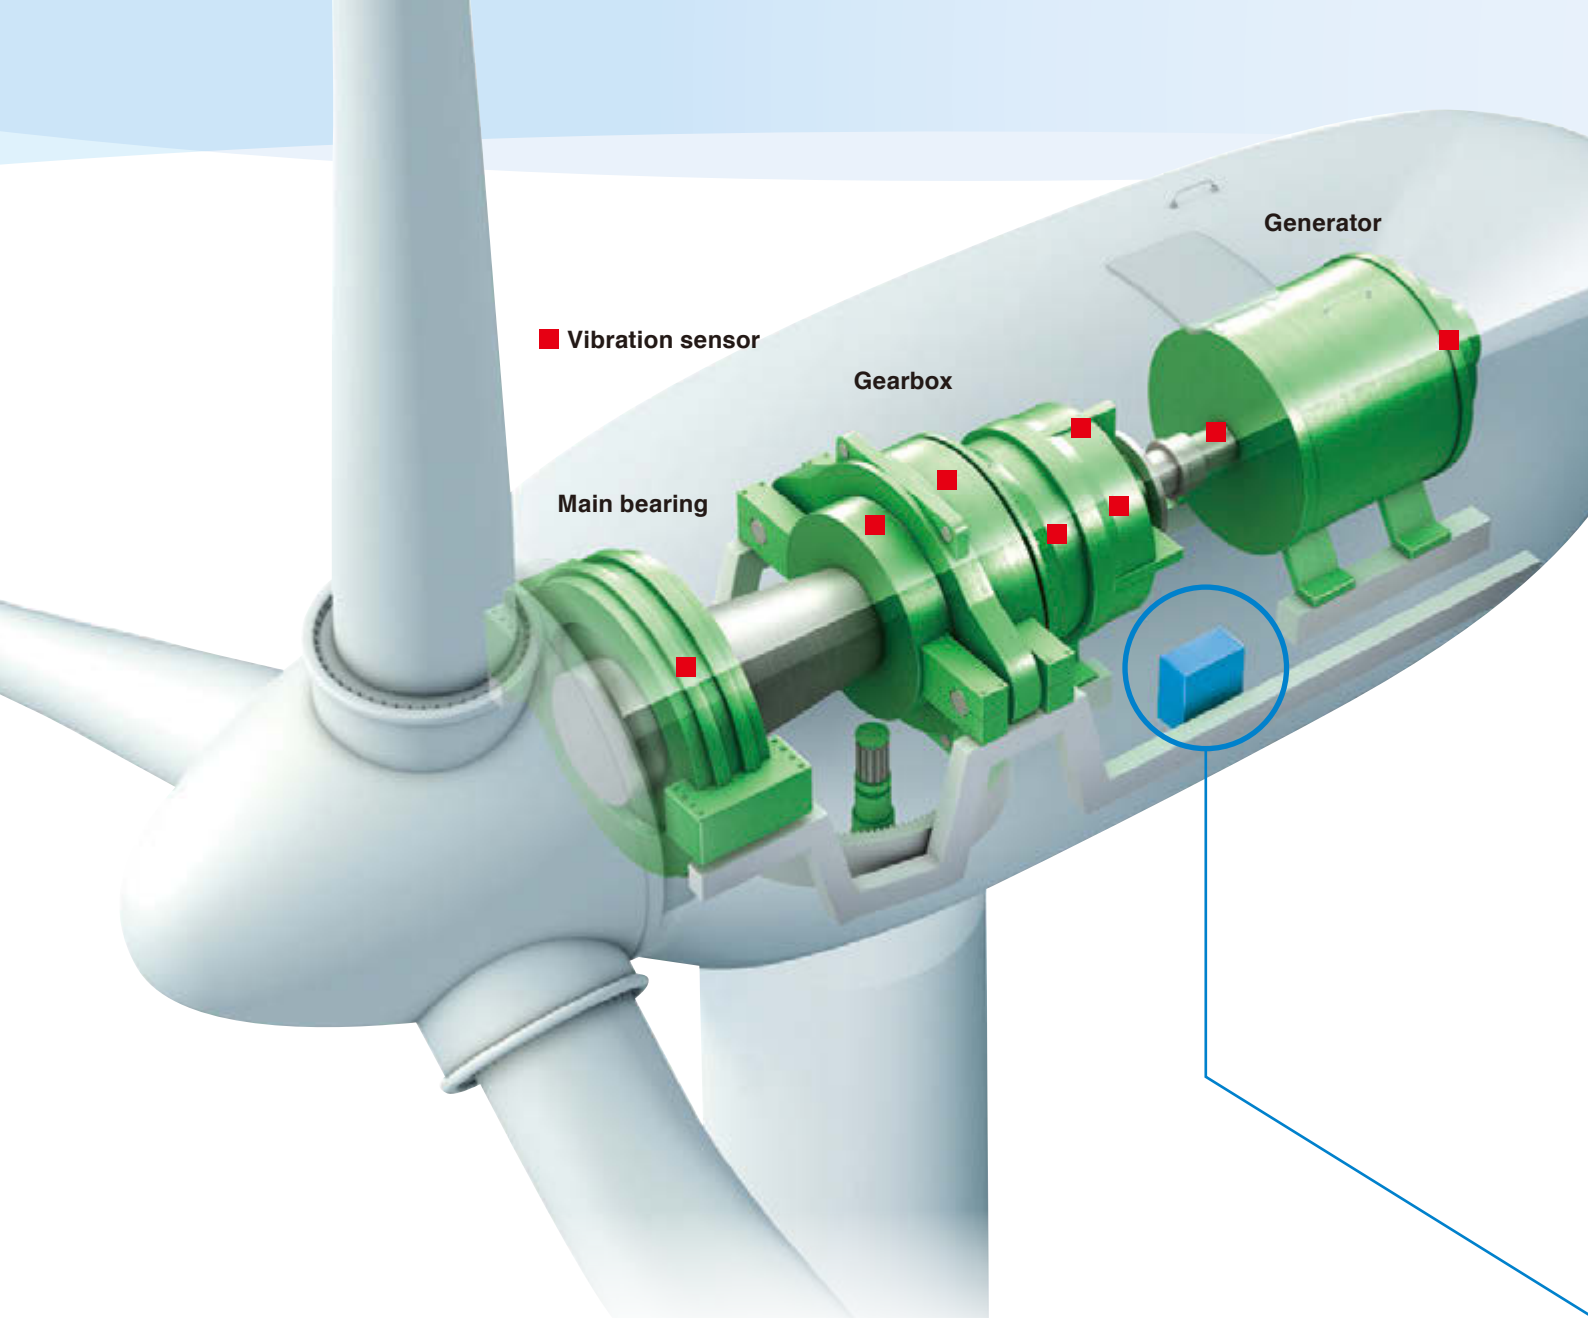

NTN®

Condition Monitoring System for Wind Turbines

CAT.No.8406-III/E

Wind Doctor™

Improvements to down time with condition monitoring

If failures in bearings, gears or other components occur but are discovered too late, problems may spread throughout the entire wind turbine. This may increase maintenance and labor costs, and can also result in extended downtime.

NTN's Condition Monitoring System for Wind Turbines (CMS) is able to detect failure conditions in components early on, helping to prevent damage from worsening. This insight enables advanced preparations to be made for replacement components and repairs to be conducted systematically. This not only helps to reduce maintenance costs, but also leads to decreased downtime of the wind turbine.

Certificate no.
TC-DNVGL-SE-0439-03959-0

Wind Doctor™

a proposal for next-generation wind turbines

Data Acquisition Module

Specifications

Item	Specifications
Measurement Signal	Vibration (acceleration sensor built into amplifier) Max.16ch
	Voltage (AC, DC, current sensor)
	Rotation speed (proximity sensor) 1ch
Power	AC100V to 240V (50/60Hz)
Case dimensions	250×320×103mm
Weight	Approx 6kg
Operating temperature range	-20°C to +60°C
Case protection	Electrical machinery and apparatus protection code JIS C 0920 IP65
Electromagnetic compatibility	Complies with EN standards EN61000-6-2,EN61000-6-4
System certification	GL Renewables Certification TC-DNVGL-SE-0439-03959-0